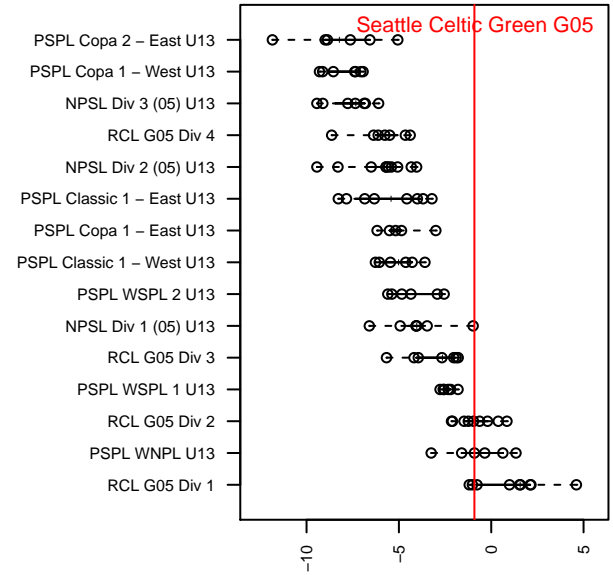

**attack and defense rating
relative to others at age
and all opponents in last 13 months**