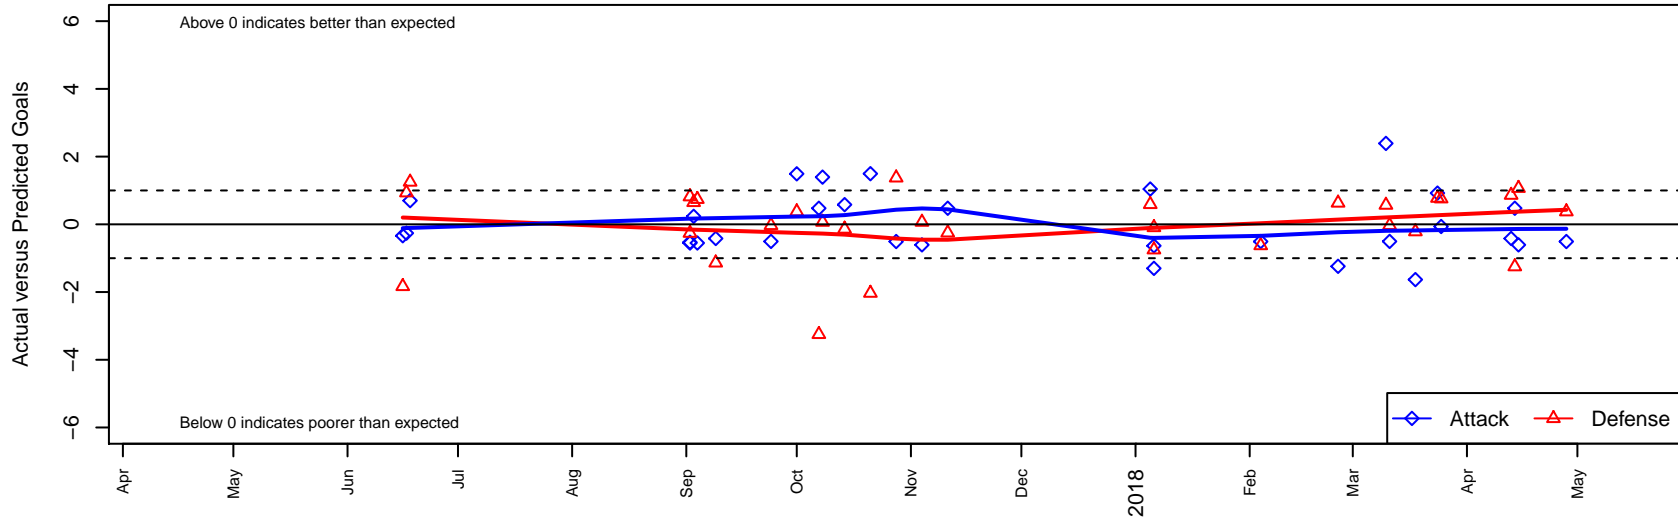

Seattle Celtic Green G05

Seattle Celtic
 Seattle, WA
 G05 total strength=1189
 attack=4.15 defense=3.56
 fall league = PSPL WNPL U13
 spr league = Spr PSPL – '05 Super 1 U13

alt names used:
 Seattle Celtic G05 Green
 Seattle Celtic G05 Green
 Seattle Celtic G05 Green
 Seattle Celtic G05 Green
 Seattle Celtic G05 Green
 SEATTLE CELTIC G05 GREEN (WA)

Venues played:
 2017 Starfire Spring Classic GU13 Gold
 2017 Labor Day Cup GU13 Gold
 2017 PSPL WNPL U13
 2017 PacNW Winter Classic 2005 Premier
 2017 Spr PSPL – '05 Super 1 U13
 2017 WA Cup U13 Gold U13

Seattle Celtic Green G05
 Dots are actual minus expected GF (blue circles) and GA (red triangles).
 Blue line is smoothed change in attack strength. Red is smoothed change in defense strength.

**attack and defense variance (black dot)
relative to other teams
and top 10 in region**